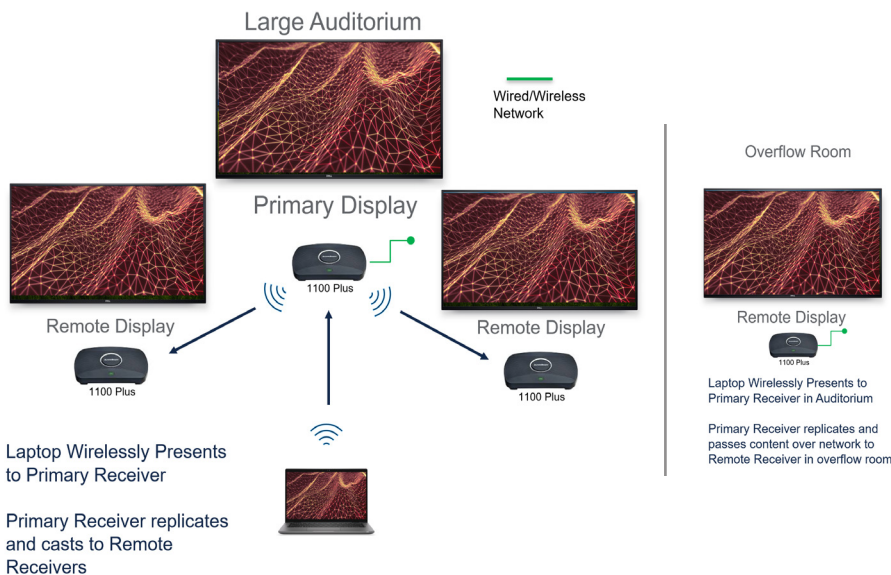

CATALOG NUMBER

SBWD1100P

ScreenBeam 1100 Plus Wireless Display Receiver with Local Management Interface and ScreenBeam CMS-E

SCREENBEAM MULTIBEAM KEY ADVANTAGES

Wireless presentation is no longer limited to a primary screen, and can now extend to additional displays automatically. Remote displays can be dedicated to the Cluster or assigned to MultiFunction, allowing for breakout and small group presentation.

Closer Visual Presentations

Nearby readable screens are far more impactful for visual communication.

Location Agnostic

MultiBeam Clusters can connect groups of in-room and out-of-room displays.

MultiFunction Option

1100 Plus Receivers can be set to dedicated Cluster use or MultiFunction, increasing usability.

Administrator Control

Administrators completely control access to 1100 Plus devices, including access to any clustered device.

Free upgrade available to all CMS-E users with ScreenBeam 1100 Plus devices