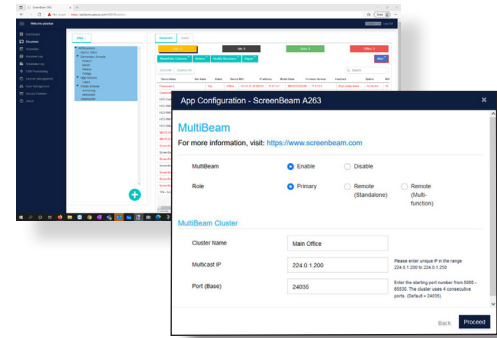

# ScreenBeam MultiBeam

Best-In-Class Display Mirroring for Auditoriums, Lecture Halls, and Rooms with Multiple Displays

ScreenBeam MultiBeam enables high-quality, wired or wireless content mirroring with ScreenBeam 1100 Plus enabled displays. With the addition of more displays, closer to your audience, MultiBeam facilitates higher impact visual communication and special needs requirements, simply, reducing demands on IT and A/V staff.

Built around our Award-Winning Wireless Display technology, ScreenBeam MultiBeam automates content mirroring. In the Cluster, the Primary Display repeats content (wireless presentation or HDMI video) to the Remote Displays. These Remote Displays can be anywhere in the facility, increasing the potential footprint of Auditoriums, Lecture Halls, and Multi-Use Facilities. Anywhere a 1100 Plus can connect, a Remote Display can be enabled, up to 8 devices per Cluster!