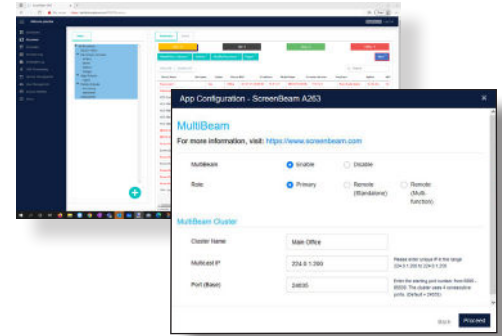

# ScreenBeam MultiBeam

Best-In-Class Display Mirroring for Auditoriums, Lecture Halls, and Rooms with Multiple Displays

ScreenBeam MultiBeam enables high-quality, wired or wireless content mirroring with ScreenBeam 1100 Plus enabled displays. With the addition of more displays, closer to your audience, MultiBeam facilitates higher impact visual communication and special needs requirements, simply, reducing demands on IT and A/V staff.

Built around our Award-Winning Wireless Display technology, ScreenBeam MultiBeam automates content mirroring. In the Cluster, the Primary Display repeats content (wireless presentation or HDMI® video) to the Remote Displays. These Remote Displays can be anywhere in the facility, increasing the potential footprint of Auditoriums, Lecture Halls, and Multi-Use Facilities. Anywhere a 1100 Plus can connect, a Remote Display can be enabled, up to 8 devices per Cluster!