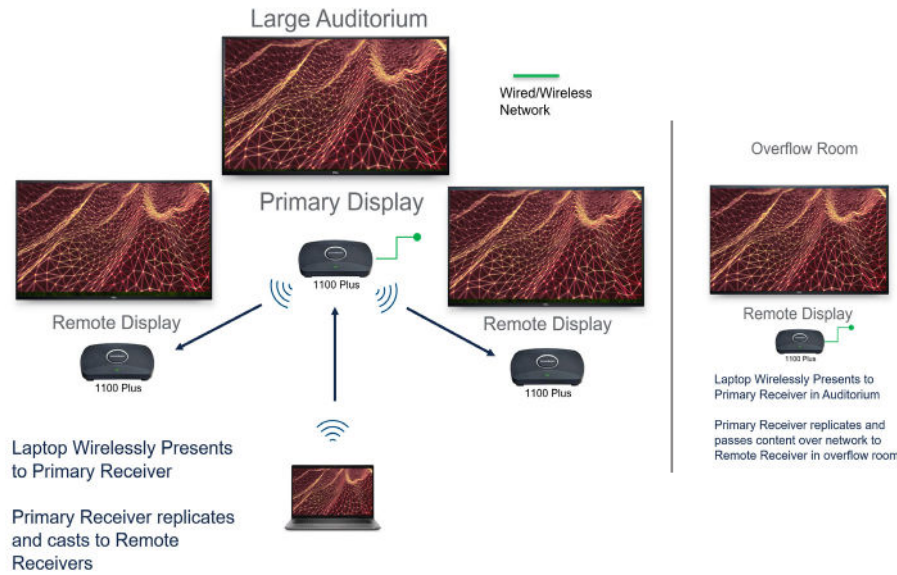

# ScreenBeam MultiBeam

Best-In-Class Display Mirroring for Auditoriums, Lecture Halls, and Rooms with Multiple Displays

ScreenBeam MultiBeam enables high-quality, wired or wireless content mirroring with ScreenBeam 1100 Plus enabled displays. With the addition of more displays, closer to your audience, MultiBeam facilitates higher impact visual communication and special needs requirements, simply, reducing demands on IT and A/V staff.

Built around our Award-Winning Wireless Display technology, ScreenBeam MultiBeam automates content mirroring. In the Cluster, the Primary Display repeats content (wireless presentation or HDMI® video) to the Remote Displays. These Remote Displays can be anywhere in the facility, increasing the potential footprint of Auditoriums, Lecture Halls, and Multi-Use Facilities. Anywhere a 1100 Plus can connect, a Remote Display can be enabled, up to 8 devices per Cluster!

## SCREENBEAM MULTIBEAM KEY ADVANTAGES

Wireless presentation is no longer limited to a primary screen, and can now extend to additional displays automatically. Remote displays can be dedicated to the Cluster or assigned to MultiFunction, allowing for breakout and small group presentation.

### Closer Visual Presentations

Nearby readable screens are far more impactful for visual communication.